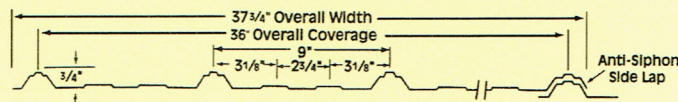

Trim - Prices are for 10' length

<p>Ridgevent \$125.00</p>  <p>Filters for snow rain & bugs</p>	<p>Ridgecap \$24.00</p> 	<p>Pitch Change \$24.00</p> 	<p>Side wall/ End wall \$22.00</p> 	<p>W-Valley \$50.00</p> 	<p>Gambrel Flashing \$23.00</p> 
<p>Snow Guard \$19.00</p> 	<p>Gable / Eave Trim \$12.00</p> 	<p>Re-roof Edge Trim \$12.00</p> 	<p>Shingle Valley \$35.00</p> 	<p>Chimney Flashing Kit \$80.00</p>  <p>1 tube of caulking 1 Roll Emseal</p>	<p>Track Cover \$23.00</p> 
<p>J - Channel \$9.50</p> 	<p>Gable Divider \$9.50</p> 	<p>Drip Edge \$9.50</p> 	<p>Base Trim \$9.50</p> 	<p>Fascia \$12.50</p>  <p>Wider widths available</p>	<p>Sliding Door Trim \$18.00</p> 
<p>Jamb Trim \$23.00</p> 	<p>Inside Corner \$10.00</p> 	<p>Outside Corner \$25.00</p> 	<p>Outside J Corner \$34.00</p> 	<p>Eave Soffit / Fascia with J \$42.00</p>  <p>For Venting add \$5.00</p>	<p>Gable Soffit Fascia with J \$38.00</p> 

STOLL METAL SALES

RR 1, 1993 Glenarm Rd. Cameron On K0M 1G0

Phone 8 am - 9 am Mon - Fri. Only 705-887-1750

METAL ROOFING & SIDING

Painted Standard Colours*		\$3.70 Lin. Ft.*
Galvalume		\$3.00 Lin. Ft.
Polycarbonate Skylight		\$5.00 Lin. Ft.
White Interior Liner		\$3.00 Lin. Ft.
Closures	Inside	\$1.50
	Outside	\$1.50
	Vented	\$8.00
Seam Tape	45 ft.	\$8.00
Masterflash	# 3	\$25.00
	# 4	\$30.00
	# 5	\$35.00
	# 8	\$65.00
High Heat	# 8	\$130.00
Hydro Mast Retro Fit	# 3	\$40.00
Cannonball Door Track		\$4.50 ft.
Emseal	6M	\$18.00